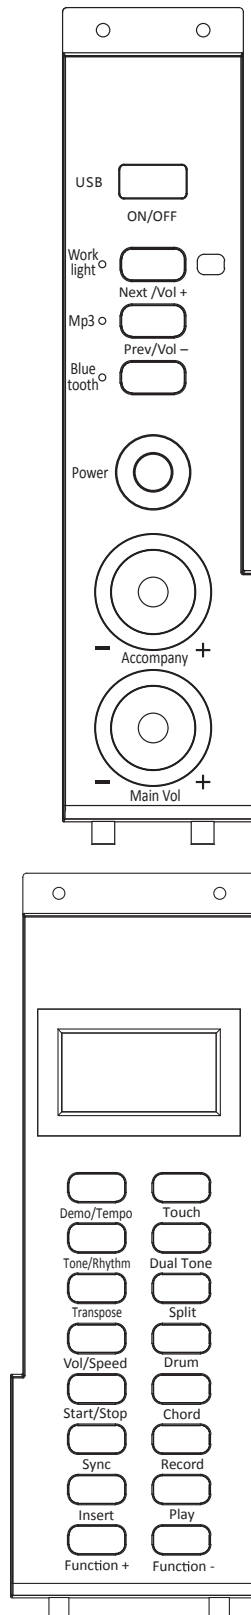

- 1-1 to 1-4 Plastic handle screw M6\*25(4 grains)
- 2-1 to 2-4 Cross recessed raised countersunk head tapping screws M5\*60 (4 grains)
- 3-1 to 3-4 Cross recessed raised countersunk head furniture screws M6\*50 (4 grains)
- 4-1 Screw with plastic handle M6\*35 (1 grain)

## Introduction of Function Keyboard

Keyboard: 88-key standard keyboard (include black key). Voice range: A1-C9

Timbre: 800 Timbre (0-799)

Rhythm: 600 rhythm (0-599)

Demo: 80 songs (0-79)

Record / Playback Function, Rhythm Function, Demo Function, Metronome Function, keyboard Drum Function.

## 17. Attachment 2

88 Keyboard Drum Chart							
A 1	A # 1	B 1	C 2	C # 2	D 2	D # 2	E 2
F 2	F # 2	G 2	G # 2	A 2	A # 2	B 2	C 3
C # 3	D 3	D # 3	E 3	F 3	F # 3	G 3	G # 3
A 3	A # 3	B 3	C 4	C # 4	D 4	D # 4	E 4
F 4	F # 4	G 4	G # 4	A 4	A # 4	B 4	C 5
C # 5	D 5	D # 5	E 5	F 5	F # 5	G 5	G # 5
A 5	A # 5	B 5	C 6	C # 6	D 6	D # 6	E 6
F 6	F # 6	G 6	G # 6	A 6	A # 6	B 6	C 7
C # 7	D 7	D # 7	E 7	F 7	F # 7	G 7	G # 7
A 7	A # 7	B 7	C 8	C # 8	D 8	D # 8	E 8
F 8	F # 8	G 8	G # 8	A 8	A # 8	B 8	C 9

## Catalogues

1. Assemble	-----1
2. Face plate	-----2
3. Catalogue	-----3
4. Specific operation	----- 4-5
5. Timbre list	----- 7-26
6. Rhythm list	----- 26-40
7. Song list	-----40-41
8. Single finger list	----- 42
9. Attachment 1	----- 43
10. Attachment 2(Drum set)	----- 46
11. Attachment 3 (MIDI)	----- 45
12. Fault cause and resolution	----- 47-48