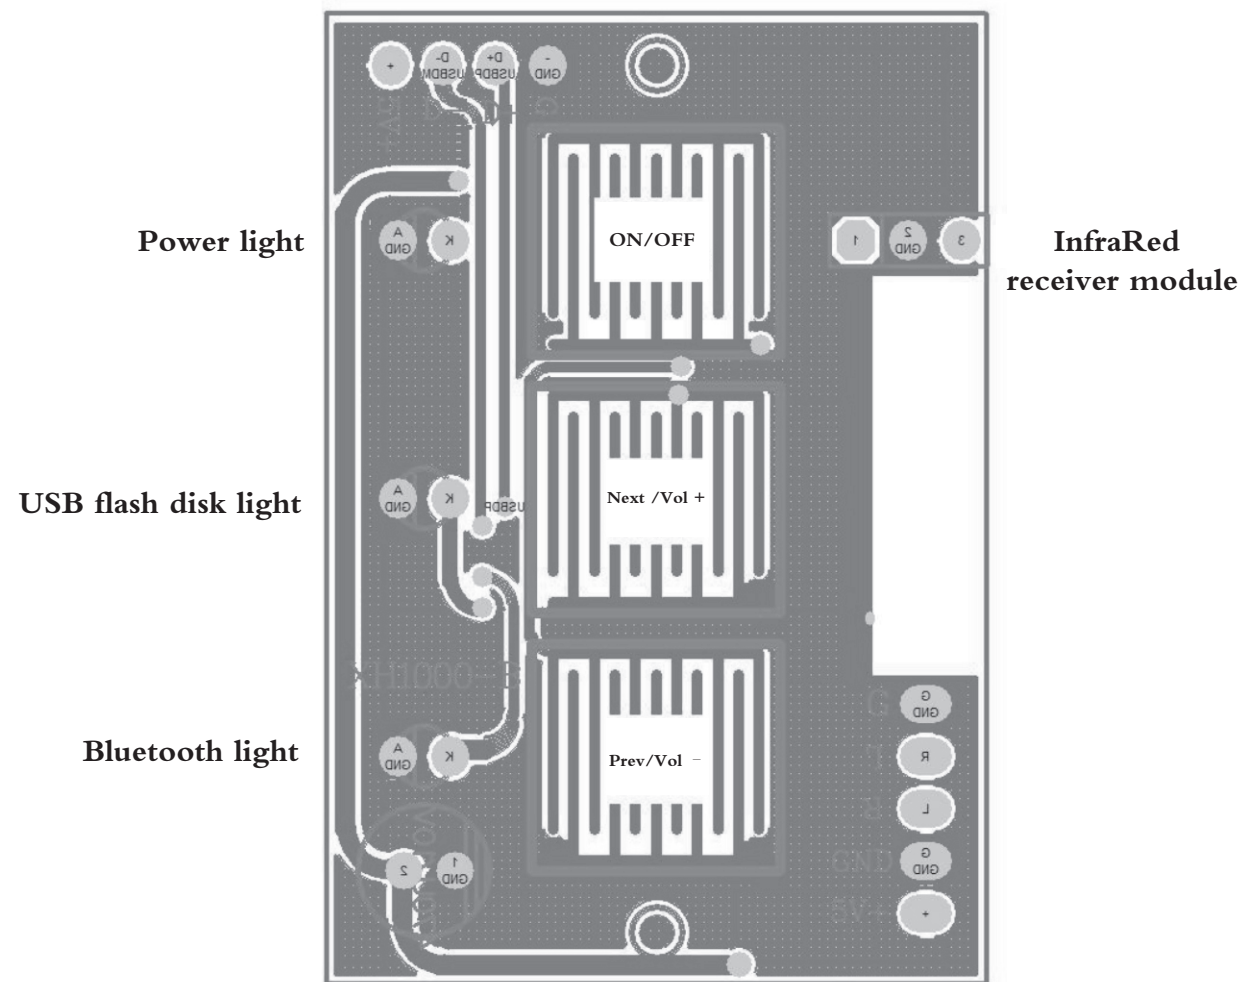

## Mp3 Bluetooth Receiving Module Function Description